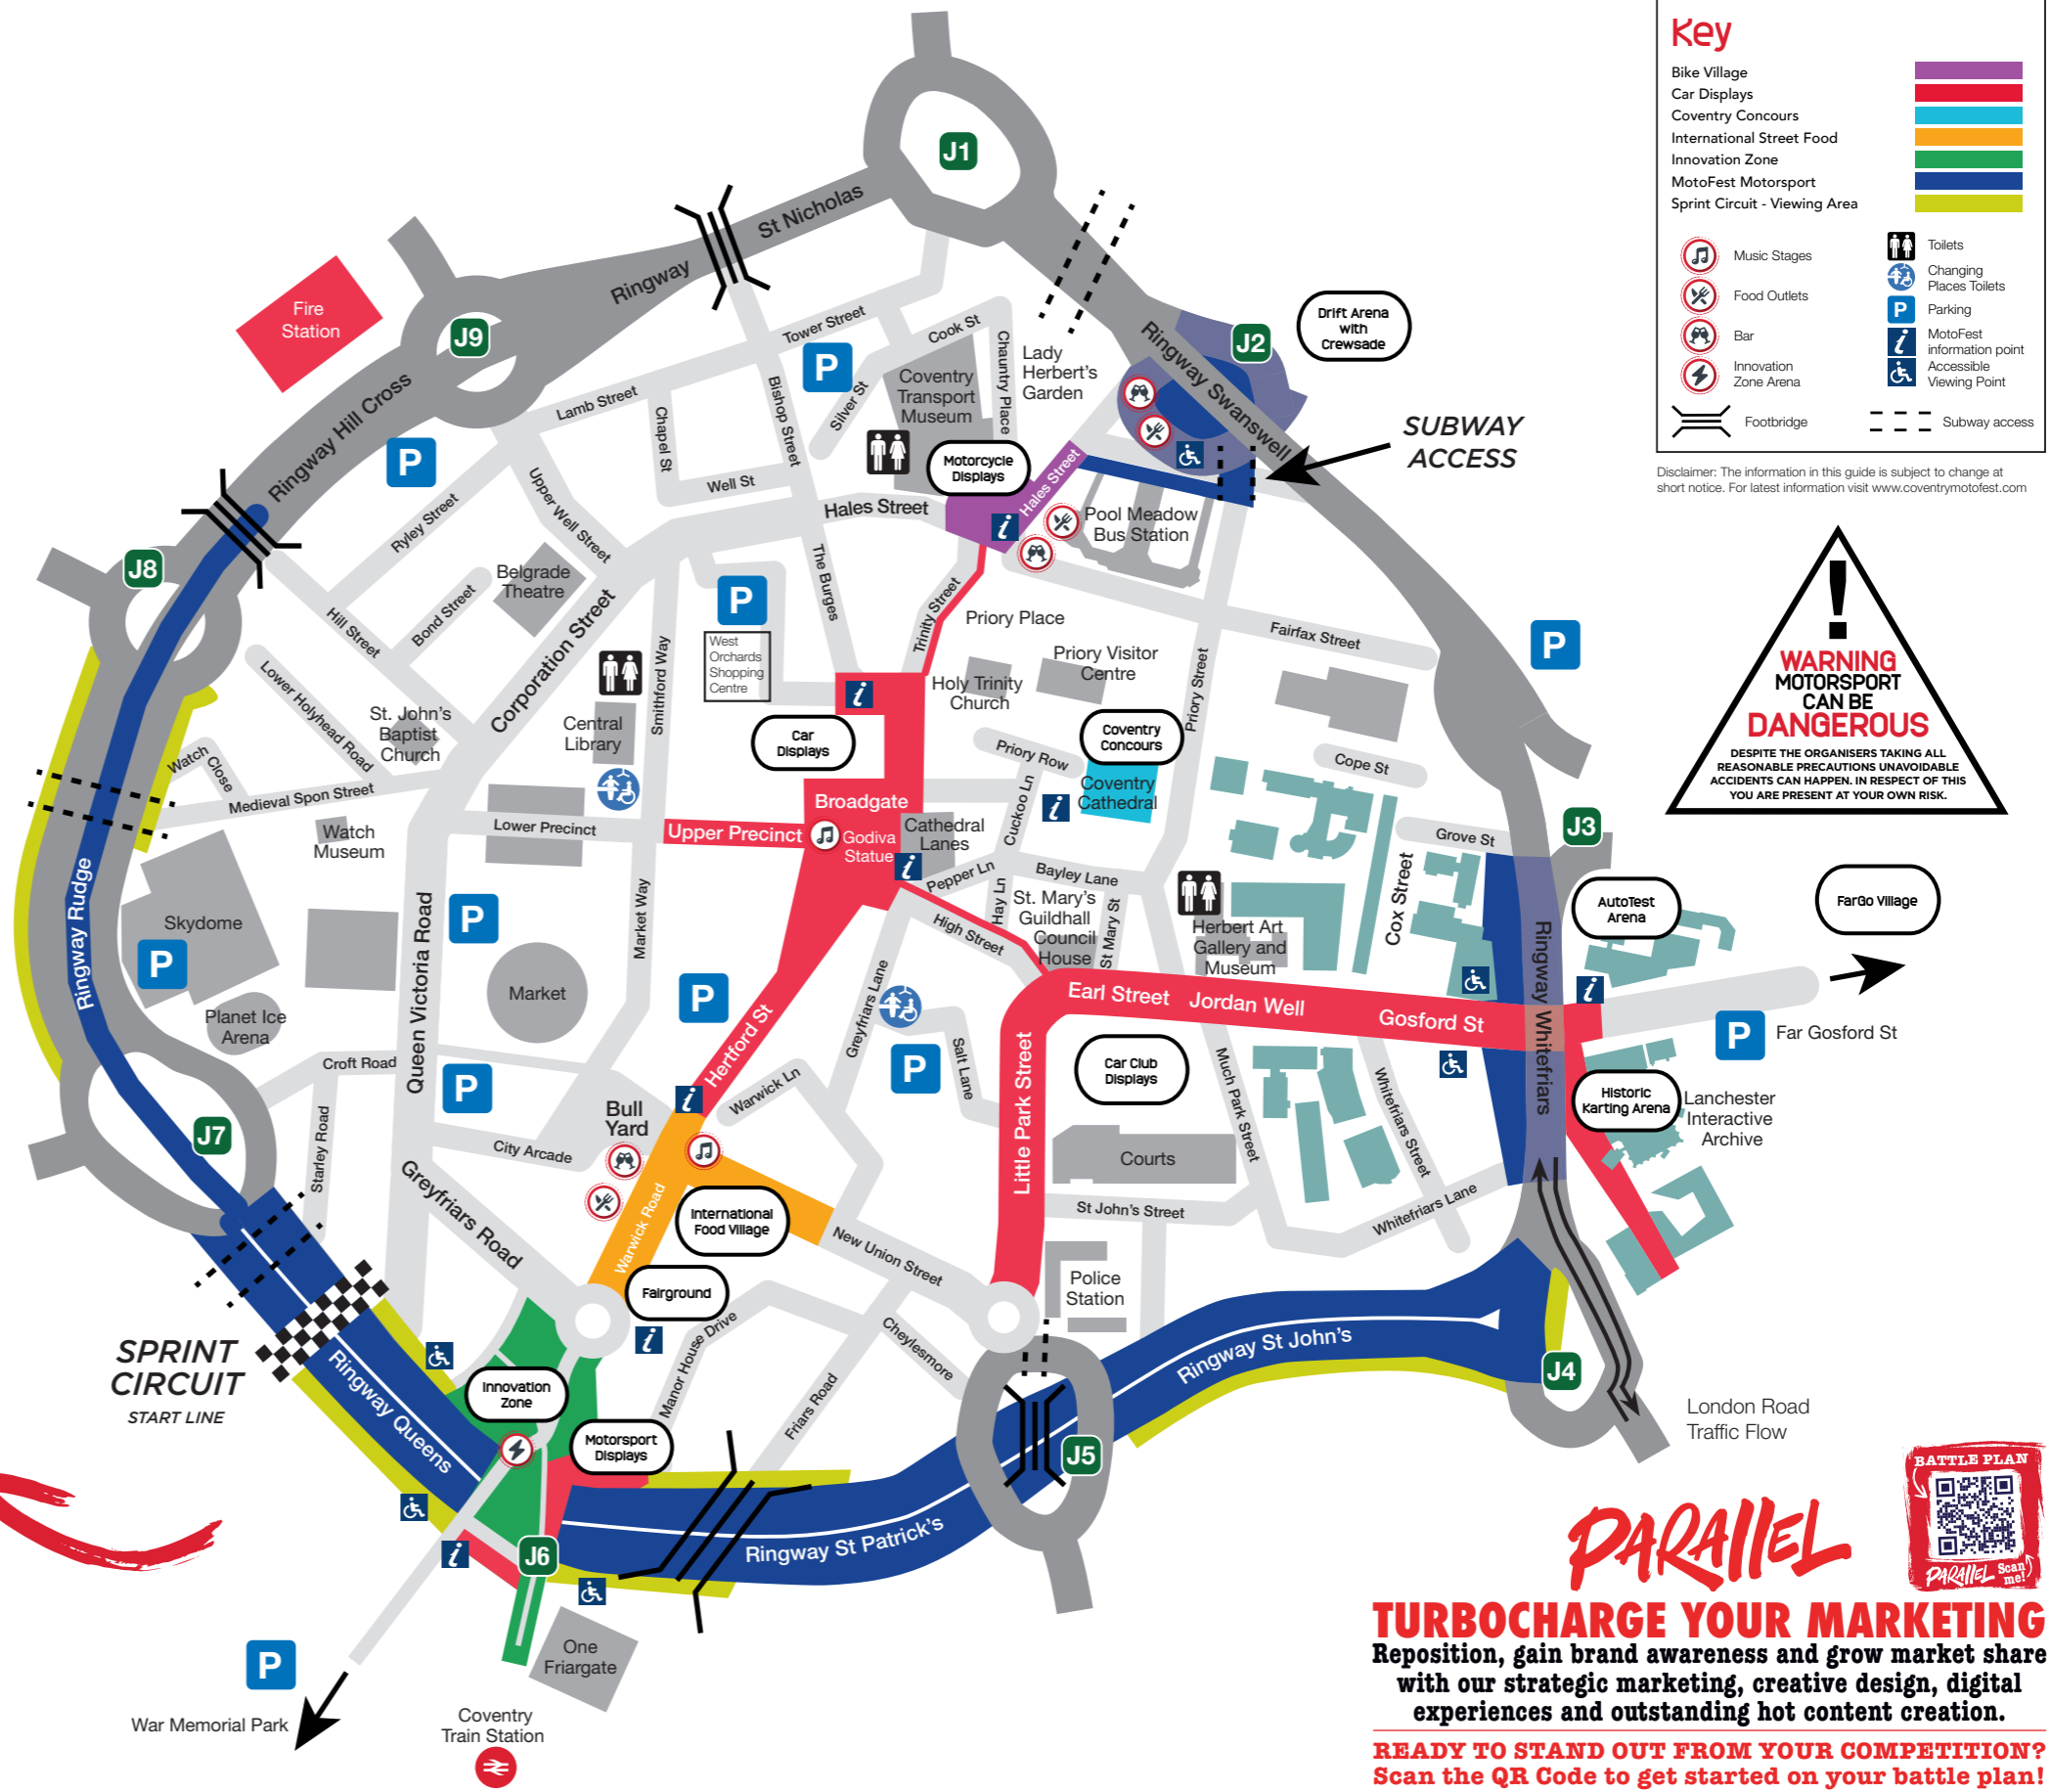

Scan here for live event information